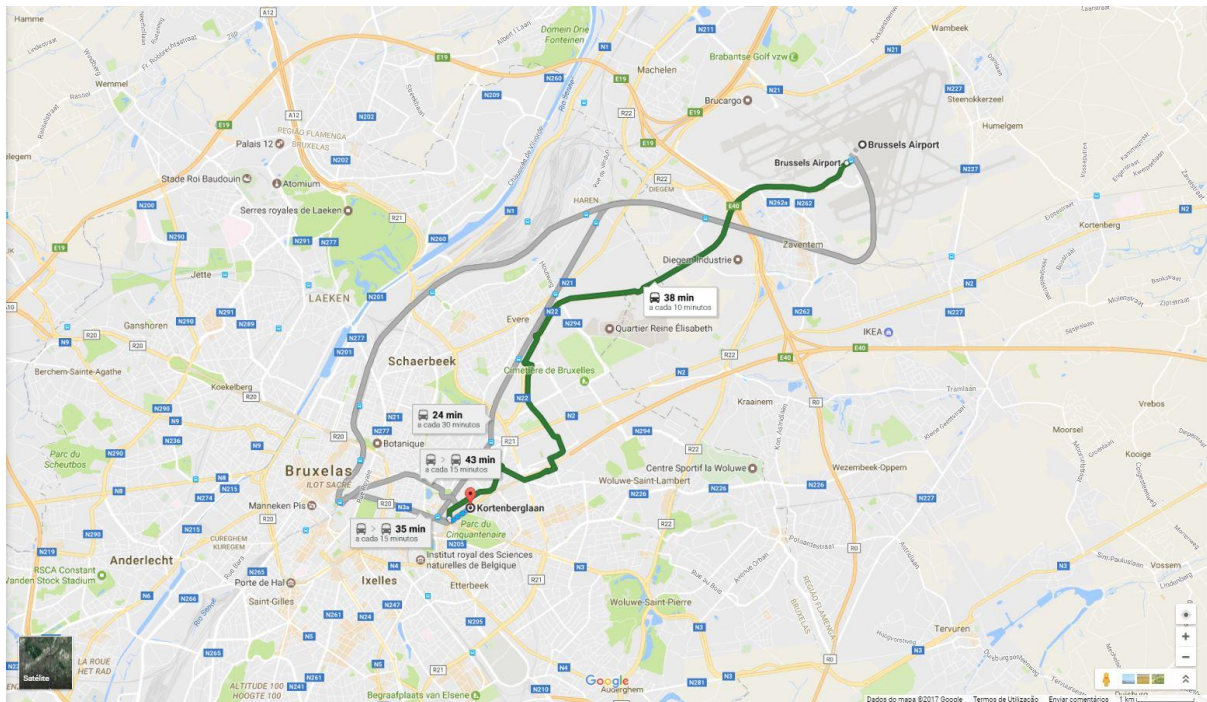

FROM BRUSSELS AIRPORT [Address: Leopoldlaan, 1930 Zaventem]

By train - IC

Time: 20 minutes

Taking the train from Brussels Airport - Zaventem to Brussels Schuman Railway Station

Details:

Stops - 2

Minutes - 15'

Walking from Brussels Schuman Railway Station to Avenue de Cortenbergh 12

Details:

Distance - 350 m

Minutes - about 5'

By train

Time: 30 minutes

Taking the train from Brussels Airport - Zaventem to Brussels Schuman Railway Station

Details:

Stops - 6

Minutes - 27'

Walking from Brussels Schuman Railway Station to Avenue de Cortenbergh 12

Details:

Distance - 350 m

Minutes - about 5'

By airport bus

Time: 30 min

Taking the bus from Brussels Airport - Zaventem to Brussels Schuman Railway Station (Line 12 or 21; bus station at Level 0.)

Details:

Minutes - 30'

Walking from Brussels Schuman Railway Station to Avenue de Cortenbergh 12