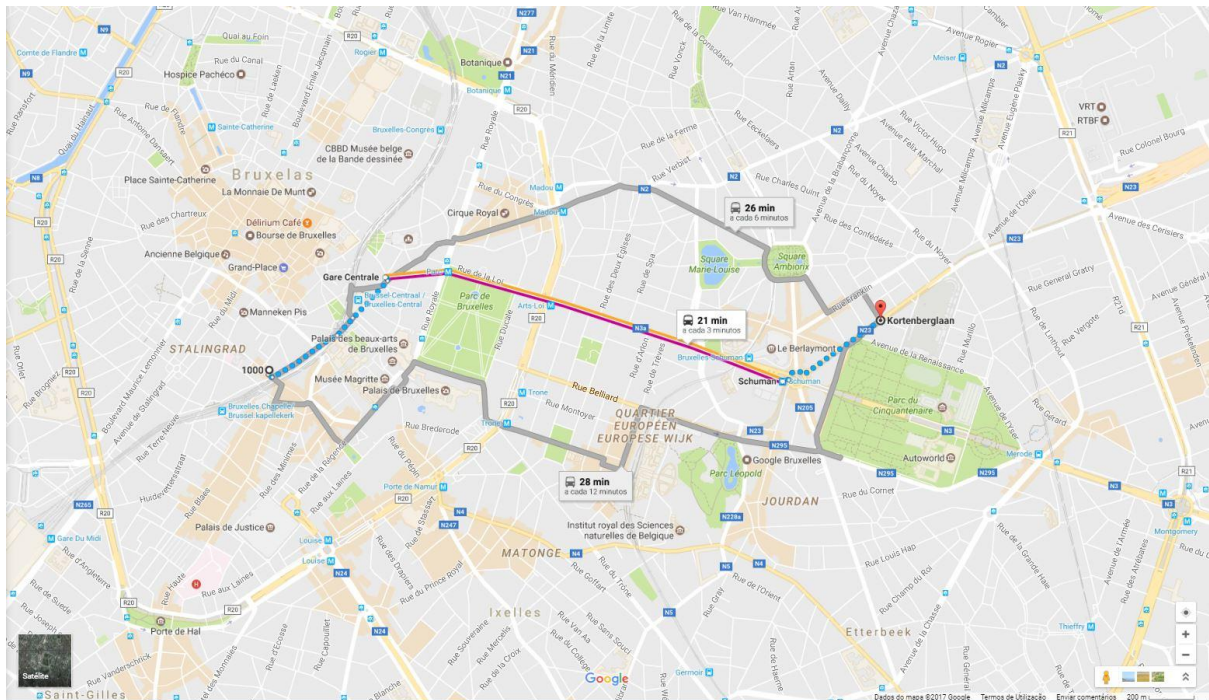

FROM CENTRAL RAILWAY STATION [Address: 1000 Bruxelles, Belgium]

By metro

Time: 10 minutes

Walking from Central Railway Station to Gare Centrale metro stop

Details:

Distance - 210 m

Minutes - 3'

Taking the train from Gare Centrale metro stop to Brussels Schuman Railway Station (Line 1 or Line 5)

Details:

Stops - 4

Minutes - 5'

Walking from Brussels Schuman Railway Station to Avenue de Cortenbergh 12

Details:

Distance - 210 m

Minutes - about 3'