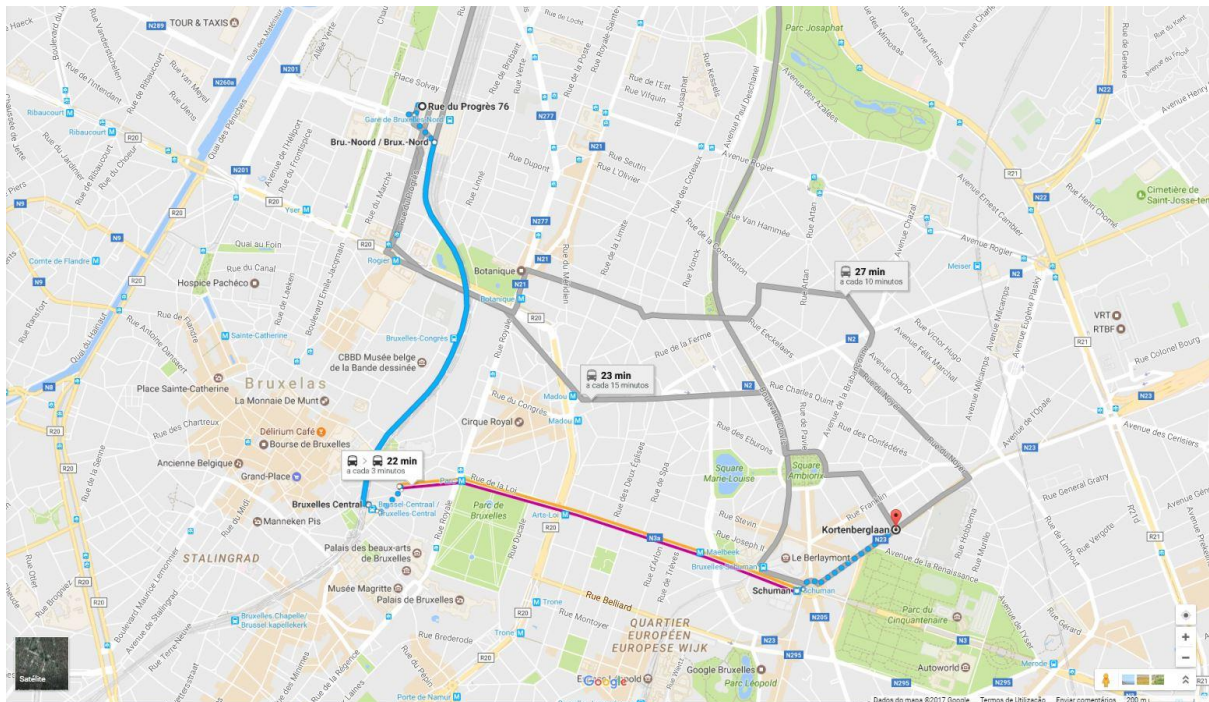

FROM BRUSSELS NORTH RAILWAY STATION [Address: Rue du Progrès 76, 1030 Schaerbeek, Belgium]

By train - IC S8

Time: 12 minutes

Taking the train from Brussels North Railway Station to Brussels Schuman Railway Station

Details:

Number of a train - (2419 Liege-Palais)

Minutes - 7' (non stop)

Walking from Brussels Schuman Railway Station to Avenue de Cortenberg 12

Details:

Distance - 350 m

Minutes - about 5'

By train & metro

Time: 16 minutes

Taking the train from Brussels North Railway Station to Brussels Central Railway Station

Details:

Minutes - 3' (non stop)

Walking from Brussels Central Railway Station to Gare Central metro stop (Line 1 or Line 5)

Details:

Distance - 45 m

Minutes - 3'

Taking the metro from Gare Central metro stop to Brussels Schuman Railway Station (Line 1 or Line 5)

Details:

Stops - 4

Minutes - 4'

Walking from Brussels Schuman Railway Station to Avenue de Cortenberg 12