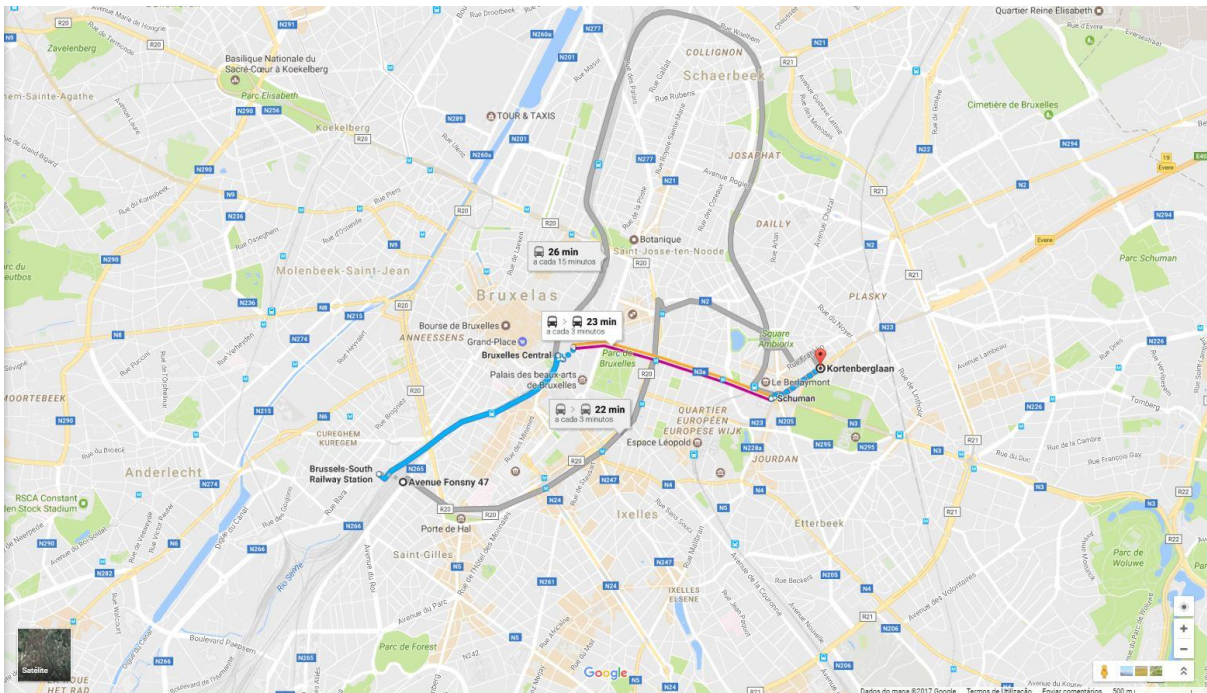

FROM BRUSSELS SOUTH RAILWAY STATION [Address: Avenue Fonsny 47B, 1060 Brussel, Belgium]

By train - IC S8

Time: 25 minutes

Taking the train from Brussels South Railway Station to Brussels Schuman Railway Station

Details:

Stops- 3

Minutes- 20'

Walking from Brussels Schuman Railway Station to Avenue de Cortenberg 12

Details:

Distance - 350 m

Minutes - about 5'

By train & metro

Time: 20 minutes

Taking the train from Brussels South Railway Station to Brussels Central Railway Station

Details:

Minutes - 3' (non stop)

Walking from Brussels Central Railway Station to Gare Centrale metro stop (Line 1 or Line 5)

Details:

Distance - 45 m

Minutes - 3'

Taking metro from Gare Centrale to Brussels Schuman Railway Station (Line 1 or Line 5)

Details:

Stops - 4

Minutes - 4'

Walking from Brussels Schuman Railway Station to Avenue de Cortenberg 12